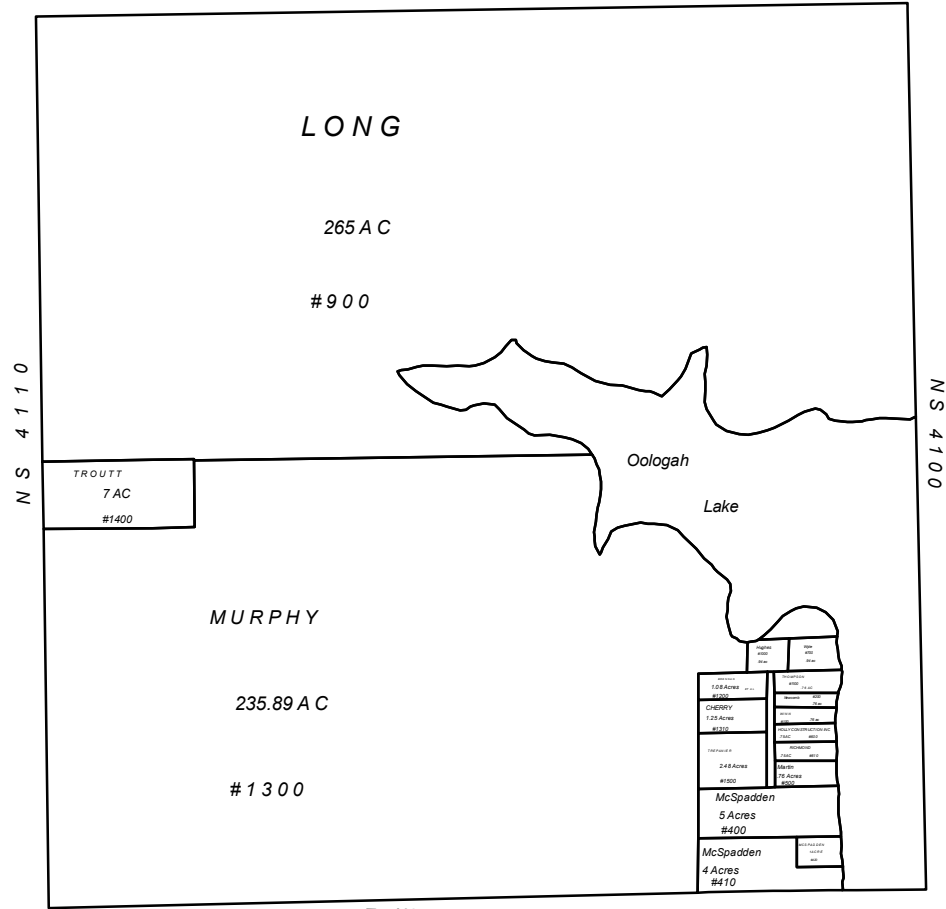

EW 380

LONG

265 AC

#900

TROUTT
7 AC
#1400

Oologah

Lake

MURPHY

235.89 AC

#1300

1.08 Acres #1000	1.08 Acres #1000
1.25 Acres #1100	1.25 Acres #1100
2.48 Acres #1200	2.48 Acres #1200
McSpadden 5 Acres #400	
McSpadden 4 Acres #410	

EW 390

Section 23 Township 23N Range 15E