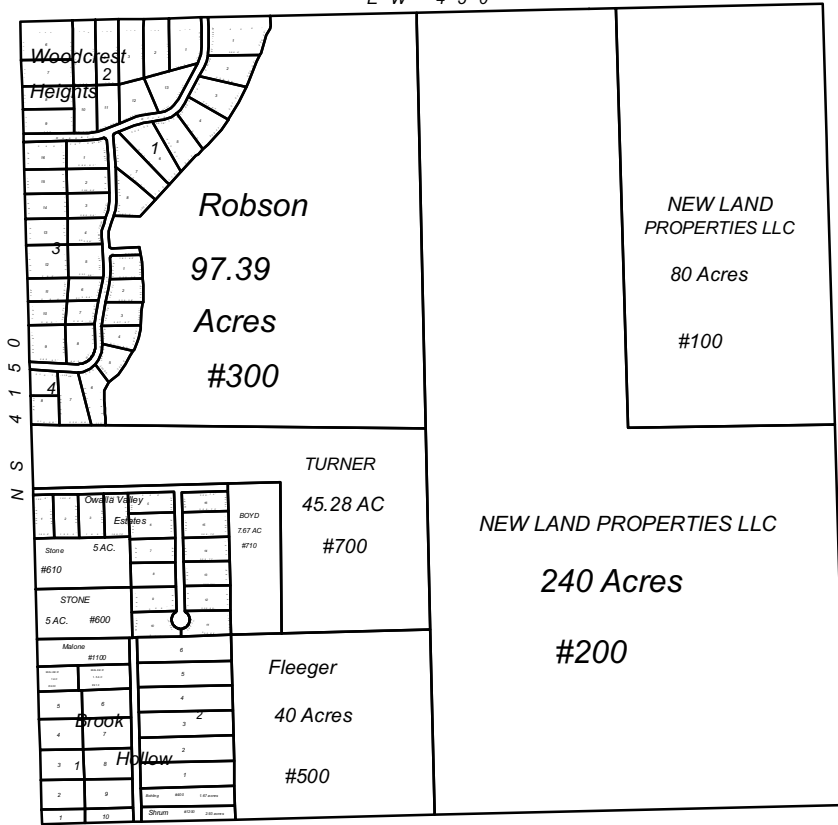

E W 4 5 0

Woodcrest
Heights

Robson
97.39
Acres
#300

NEW LAND
PROPERTIES LLC
80 Acres
#100

TURNER
45.28 AC
#700

NEW LAND PROPERTIES LLC
240 Acres
#200

Fleeger
40 Acres
#500

E W 4 6 0

Section 28 Township 22N Range 16E