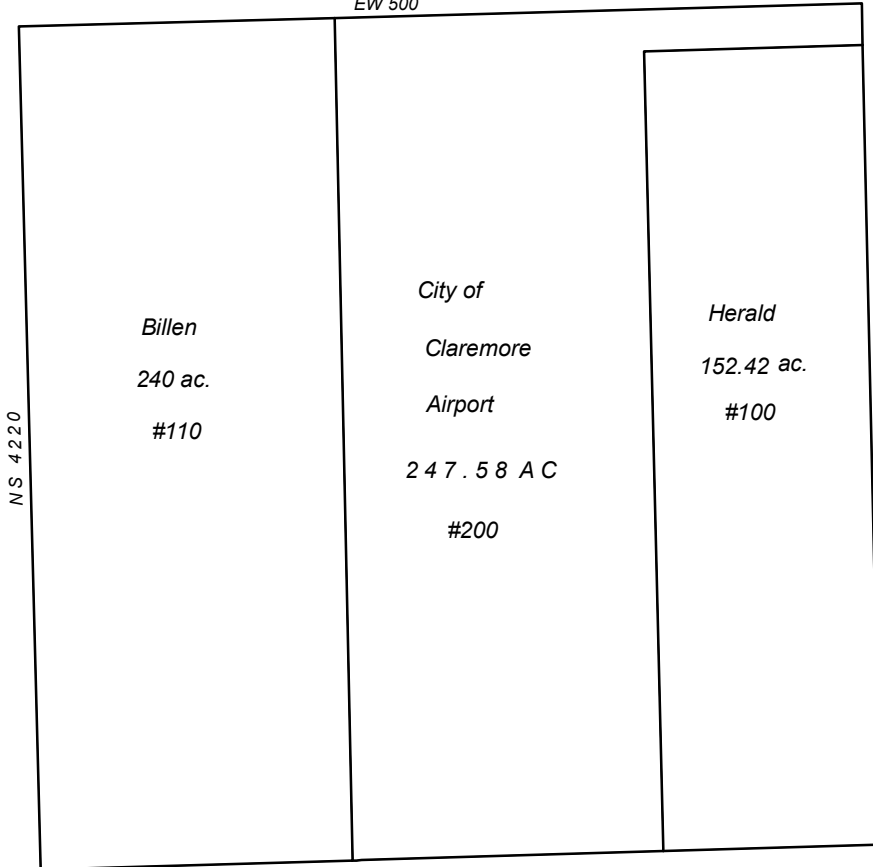

EW 500

*Section 22 Township 21N Range 17E*