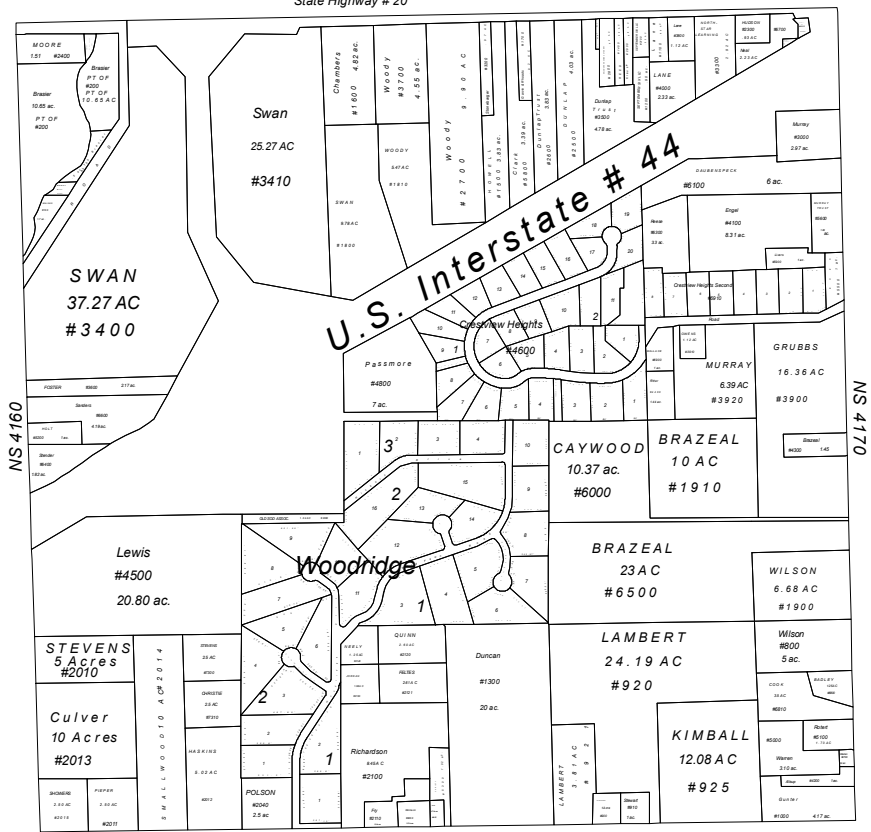

State Highway # 20

EW 500

Section 15 Township 21N Range 16E