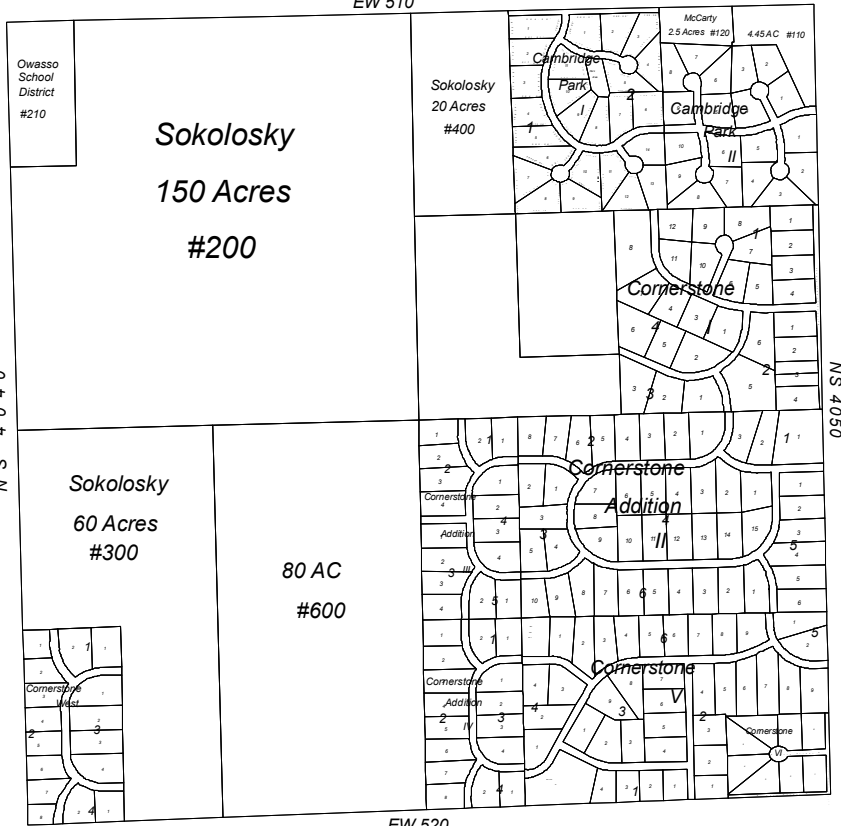

EW 510

Owasso
School
District
#210

Sokolosky
150 Acres
#200

Sokolosky
20 Acres
#400

Sokolosky
60 Acres
#300

80 AC
#600

0
4
0
4
S
N

NS
4050

EW 520

Section 27 Township 21N Range 14E