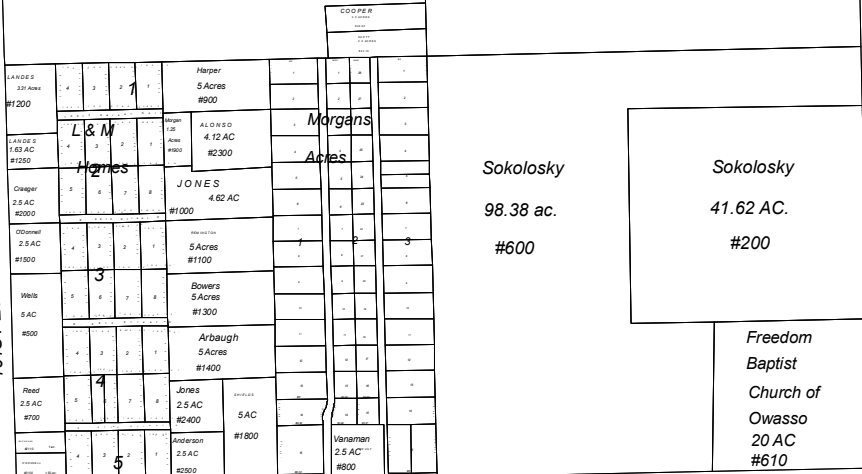

McCRAY

80 AC

#110

NS 4060

NS 4050

161ST E AVE

177TH E AVE

96TH ST N

EW 500

Section 14 Township 21N Range 14E